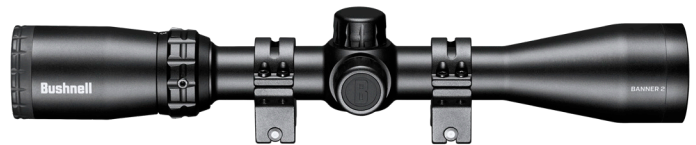

BANNER® 2 RIFLESCOPES

Get a clear view of your target in low-light conditions with the Bushnell Banner 2 Dusk & Dawn Riflescope. Featuring the Multi-X reticle and fully multi-coated (FMC) lenses, this riflescope gives you a vivid image, even at dusk and dawn. The Bushnell Banner 2 Dusk & Dawn Riflescope is perfect for hunting deer and other animals that are most active at the threshold of night and day.

RB3940BS12	3-9x40mm, Black, Illuminated DOA Quick Ballistic Reticle	MSRP: $114.99
RB6185BS12	6-18x50mm, Black, Illuminated DOA Quick Ballistic Reticle	MSRP: $164.99
RB6394BS11	3-9x40mm, Black, Extended Eye Relief, DOA Quick Ballistic Reticle	MSRP: $99.99
RB4124BS11	4-12x40mm, Black, DOA Quick Ballistic Reticle	MSRP: $119.99
RB3950BS11	3-9x50mm, Black, DOA Quick Ballistic Reticle	MSRP: $109.99
RB3940BS11	3-9x40mm, Black, DOA Quick Ballistic Reticle	MSRP: $99.99
RB6185BS11	6-18x50mm, Black, DOA Quick Ballistic Reticle	MSRP: $149.99