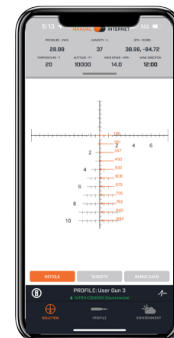

ACTIVSYNC™ DISPLAY TECHNOLOGY
Auto-adjusting black-to-red for maximum contrast in all light conditions.

PRIME™ 4000

LASER RANGEFINDER

PRIME™ 4000 LASER RANGEFINDER

For the experienced western hunter on a hunt of a lifetime or the competitive shooter on stage with the match in the balance - the Prime 4000 is the answer. The Prime 4000 accurately ranges 2,200-4,000 yds with +/- 2 yd accuracy, +/- 1 yd accuracy from 1,000-2,200 yds and +/- 0.5 yd accuracy from 5-1,000 yds. Applied Ballistics Ultralite is included and can be upgraded to ABE lite in the Bushnell Ballistics App. When we say IPX7 fully waterproof, we mean it. The all new housing design has been tested to meet the IPX7 standard to stand up to the elements of the outdoors. The new, even brighter display includes Bushnell's proven Activsync technology. Activsync Display system allows you to clearly see the reticle and ranging data in any lighting condition, auto-adjusting black-to-red reticle and display fluidly morph to your background for maximum contrast and visibility in all conditions. The Prime 4000 is ready for any challenge.

NEW LP4000 6x25mm, 4,000 yds, Bluetooth with upgradeable on-board Applied Ballistics, +/- .5° Accuracy with ARC, Gen II Vivid Display with Activsync Technology

MAP'd PRODUCT: \$399.99

- ACCURACY 0.5 YARD ACCURACY WITH ARC
- ACCURACY .5 YARD ACCURACY OUT TO 1000 YDS
- APPLIED BALLISTICS
- BLUETOOTH RANGING SYSTEM
- MODE BUTTON
- NEAR/FAR TARGET MODES
- WATERPROOF CONSTRUCTION IPX7
- VIVID IMAGE 2X BRIGHTER IN LOW LIGHT
- ANGLE | RANGE COMPENSATION (ARC)
- ANTI WATER+FOG SMUDGE+DEBRIS (EXO BARRIER)
- TRIPOD ADAPTABLE DESIGN

ACTIVSYNC™ DISPLAY TECHNOLOGY
Auto-adjusting black-to-red for maximum contrast in all light conditions.

VIVID DISPLAY RETICLE

FUSION™ X

RANGEFINDING BINOCULAR

RED & BLACK
ACTIVSYNC™ DISPLAY

1 MILE
RANGING

FUSION X™ RANGEFINDING BINOCULAR