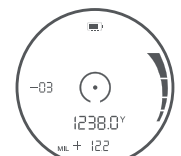

VIVID DISPLAY RETICLE