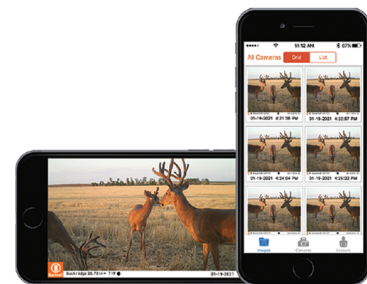

KEY FEATURES

- Live streaming video
- Dual SIM automatically connects to the strongest network signal – AT&T or Verizon
- Optimized antenna
- High output No Glow IR LED's for best-in-class night range and battery life
- 20MP images, 80 ft night range
- Sorts images by weather, wind, moon & more

MSRP: $299.99 Model No. 119908D
UPC: 0-29757-01912-7

BUILT TO MAKE "LOW BATTERY LIFE" ALERTS OBSOLETE.

The CelluCORE 20 Solar combines the reliability and image quality of the CelluCORE 20 with an integrated solar panel to dramatically increase battery life.

The solar panel detaches so you can adjust it to face the sun and includes a rechargeable lithium-ion battery that can maintain full charge for up to 70 images per day with adequate sunlight. When the solar panel runs down, the camera will then utilize the "AA" batteries until the panel recharges and is used again. And, with Dual SIM Connectivity, it automatically connects to the strongest AT&T® or Verizon® network signal in your camera's area.

KEY FEATURES

- Integrated solar panel can be detached and positioned to face strongest sun position
- Solar Panel comes with rechargeable lithium-ion batteries that can maintain full charge for up to 70 images per day with adequate sunlight before switching to the cameras "AA" batteries
- Dual SIM automatically connects to the strongest network signal – AT&T or Verizon
- 20MP images, 80 ft night range
- Optimized antenna