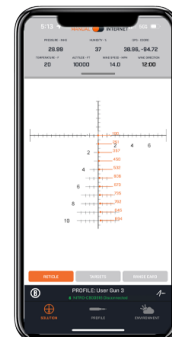

BUILT FOR
B
THE PURSUIT

NEW

BONE COLLECTOR™ 1000

LASER RANGEFINDER

BONE COLLECTOR 1000 LASER RANGEFINDER

The all-new BONE COLLECTOR 1000 Rangefinder brings extended ranging capability and a refined ergonomic design to the hunting market. Maximum distance has been extended to 1000 yards on reflective targets. An all-glass optical system and fully-multi coated lenses provide best-in-class light transmission. Includes extremely fast ranging with scan mode, ARC (angle range compensation) technology, and +/- 1-yd ranging accuracy.

NEW
LBC1000

6x25mm, 1,000yds, ARC Technology,
Fast Ranging with Scan Mode

MSRP PRODUCT: \$149.99

BONE COLLECTOR™ 1800

LASER RANGEFINDER

BONE COLLECTOR 1800 LASER RANGEFINDER

The all-new BONE COLLECTOR 1800 Rangefinder adds on to the 1000 to extended ranging capability and includes Applied Ballistics® onboard for best-in-class rangefinder performance. Maximum distance has been extended to 1,800 yards on reflective targets. Applied Ballistics Ultralite gives you an ultra accurate shooting solution out to 800yds. An all-glass optical system and fully multi-coated lenses provide best-in-class light transmission. Includes extremely fast ranging with scan mode, ARC (angle range compensation) technology, and +/- 1-yd ranging accuracy.

NEW
LBC1800

6x25mm, 1,800yds, ARC Technology,
Fast Ranging with Scan Mode

MAP'd PRODUCT: \$199.99

VIVID DISPLAY RETICLE

PRIME™ 3000

NEW

LASER RANGEFINDER

PRIME™ 3000 LASER RANGEFINDER