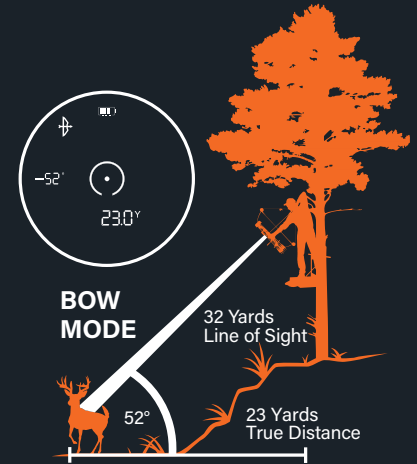

**BROADHEAD™
LASER RANGEFINDER**

The next level of precision ranging from the innovator of the category, the Broadhead features an all new ranging engine capable of 0.3-yr accuracy on targets out to 150 yards. The Broadhead can also range out to 1,500yds with 1yd accuracy. This has been tested on 3D archery targets and animal hides ensuring the range is accurate in the field and in competition, no matter your target.

**+/- 1
DEGREE ANGLE
ACCURACY**

LRF TECHNOLOGY

ANGLE RANGE COMPENSATION

ARC Technology with +/- 1-degree angle accuracy – ARC (Angle Range Compensation) simultaneously gives you true horizontal distance as well as line-of-sight distance making your up and downhill shots just as accurate as those on level ground.

NEAR & FAR TARGET MODES

With near and far mode, you can be sure that you are ranging your target even with objects in the foreground and background that would normally give you competing ranges. Both of these modes utilize scan mode to allow you to range an area and get the nearest and farthest object in the area you are ranging. Near mode shows you the nearest object and is helpful when a deer is in front of a tree line or a target in front of a berm. Far mode does the opposite and shows you the farthest object in the area you are ranging. This is helpful when ranging through brush or tree branches and also helps in fog or rain.