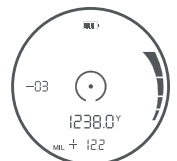

BONE COLLECTOR™ 1800

LASER RANGEFINDER

BONE COLLECTOR 1800 LASER RANGEFINDER

The all-new BONE COLLECTOR 1800 Rangefinder adds on to the 1000 to extended ranging capability and includes Applied Ballistics® onboard for best-in-class rangefinder performance. Maximum distance has been extended to 1,800 yards on reflective targets. Applied Ballistics Ultralite gives you an ultra accurate shooting solution out to 800yds. An all-glass optical system and fully multi-coated lenses provide best-in-class light transmission. Includes extremely fast ranging with scan mode, ARC (angle range compensation) technology, and +/- 1-yd ranging accuracy.

NEW
LBC1800

6x25mm, 1,800yds, ARC Technology,
Fast Ranging with Scan Mode

MAP'd PRODUCT: $199.99

VIVID DISPLAY RETICLE