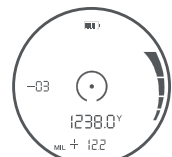

BONE COLLECTOR™ 1800 LASER RANGEFINDER

BONE COLLECTOR 1800 LASER RANGEFINDER

The all-new BONE COLLECTOR 1800 Rangefinder adds on to the 1,000 to extended ranging capability and includes Applied Ballistics® onboard for best-in-class rangefinder performance. Maximum distance has been extended to 1,800 yards on reflective targets. Applied Ballistics Ultralite gives you an ultra accurate shooting solution out to 800yds. An all-glass optical system and fully multi-coated lenses provide best-in-class light transmission. Includes extremely fast ranging with scan mode, ARC (angle range compensation) technology, and +/- 1-yd ranging accuracy.

NEW LBC1800 6x25mm, 1,800yds, ARC Technology, Fast Ranging with Scan Mode **MAP'd PRODUCT: $199.99**

VIVID DISPLAY RETICLE