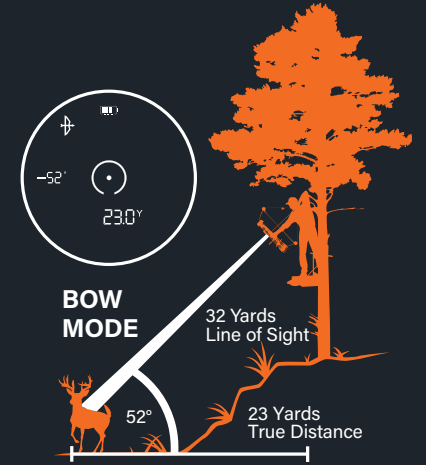

**BROADHEAD™  
LASER RANGEFINDER**

The next level of precision ranging from the innovator of the category, the Broadhead features an all new ranging engine capable of 0.3-yd accuracy on targets out to 150 yards. The Broadhead can also range out to 1,500yds with 1yd accuracy. This has been tested on 3D archery targets and animal hides ensuring the range is accurate in the field and in competition, no matter your target.

**ACTIVSYNC™  
DISPLAY TECHNOLOGY**  
Auto-adjusting black-to-red for maximum contrast in all light conditions.

UP TO  
**2X**  
BRIGHTER  
LIGHT TRANSMISSION

**+/- 1**  
DEGREE ANGLE  
ACCURACY

## ANGLE RANGE COMPENSATION

ARC Technology with +/- 1-degree angle accuracy – ARC (Angle Range Compensation) simultaneously gives you true horizontal distance as well as line-of-sight distance making your up and downhill shots just as accurate as those on level ground.