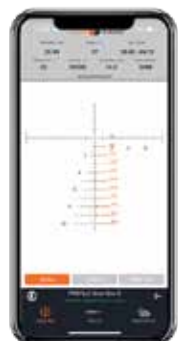

BONE COLLECTOR™ 1800 LASER RANGEFINDER

BONE COLLECTOR 1800 LASER RANGEFINDER

The all-new BONE COLLECTOR 1800 Rangefinder adds on to the 1,000 to extended ranging capability and includes Applied Ballistics® onboard for best-in-class rangefinder performance. Maximum distance has been extended to 1,800 yards on reflective targets. Applied Ballistics Ultralite gives you an ultra accurate shooting solution out to 800yds. An all-glass optical system and fully multi-coated lenses provide best-in-class light transmission. Includes extremely fast ranging with scan mode, ARC (angle range compensation) technology, and +/- 1-yd ranging accuracy.

NEW LBC1800 6x25mm, 1,800yds, ARC Technology, Fast Ranging with Scan Mode **MAP'd PRODUCT: $199.99**

VIVID DISPLAY RETICLE